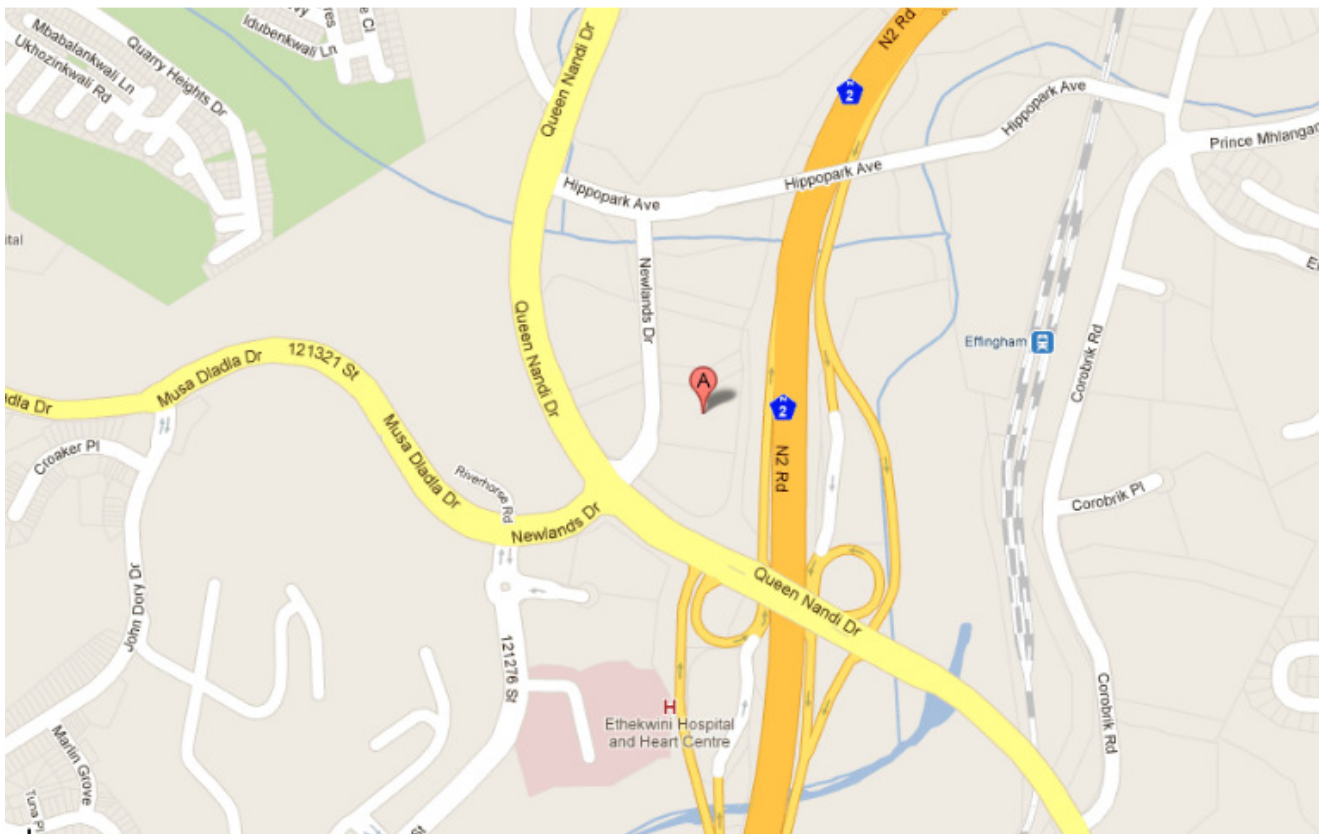

MAP & DIRECTIONS

Address: Unit 1A Hippo Park, 12 Kubu Avenue
Riverhorse Valley,
Durban, 4001

GPS: Lat -29.77459
Long 31.00333

Tel: 031 569 3997
Email: info@jarmanoffice.co.za
Fax: 086 572 2377

From Spagetti Junction

1. Merge onto the N2 Rd toward Stanger/King Shaka International Airport (and continue for 8,1 km)
2. Take exit 174 for M45 toward Nandi Drive (900 m)
3. At robot/ intersection turn left onto Queen Nandi Dr (160 m)
4. At next robot turn right onto Newlands Dr
5. Hippo Office Park will be about 200m on the right, #12.